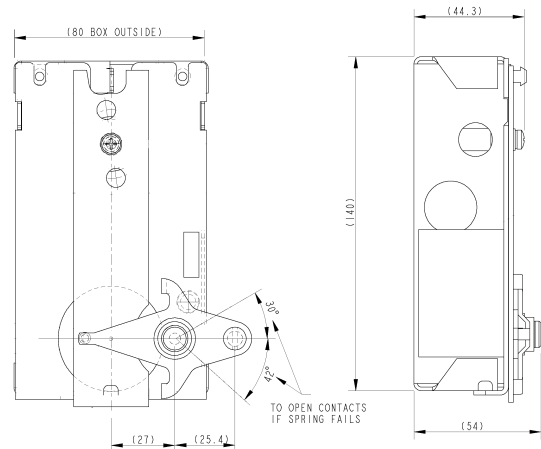

S-6098 Limit Switch for Elevators

Features

- Zinc plated steel enclosure
- Transparent cover for checking adjusting contacts
- 40mm big rubber roller for quite operation
- Super large contacts with self-clean function for maintenance free operation
- Available in 1NO, 1NC, 2NO, 2NC contact
- Tripper style for safety application

Dimensions: (mm)

S-6098NM Type

S-6098NR Type

Available Styles:

Part Number	Contact Type:	Lever Position
S-6098NM1	1NC	As Shown on Picture Above
S-6098NM2	1NC	Opposite
S-6098NM3	2NC	As Shown on Picture Above
S-6098NM4	2NC	Opposite
S-6098NM8	1NO	As Shown on Picture Above
S-6098NM9	1NO	Opposite
S-6098NM10	2NO	As Shown on Picture Above
S-6098NM11	2NO	Opposite
S-6098NR1	1NC	As Shown on Picture Above
S-6098NR2	1NC	Opposite
S-6098NR3	2NC	As Shown on Picture Above
S-6098NR4	2NC	Opposite