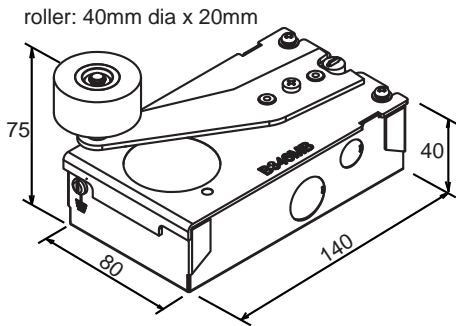

S-6098 Limit Switch for Elevators

Features

- Zinc plated steel enclosure
- Transparent cover for checking adjusting contacts
- 40mm big rubber roller for quite operation
- Super large contacts with self-clean function for maintenance free operation
- Available in 1NO, 1NC, 2NO, 2NC contact
- Tripper style for safety application

Dimensions: (mm)

S-6098NM Type

S-6098NR Type

Available Styles:

Part Number	Contact Type:	Lever Position
S-6098NM1	1NC	As Shown on Picture Above
S-6098NM2	1NC	Opposite
S-6098NM3	2NC	As Shown on Picture Above
S-6098NM4	2NC	Opposite
S-6098NM8	1NO	As Shown on Picture Above
S-6098NM9	1NO	Opposite
S-6098NM10	2NO	As Shown on Picture Above
S-6098NM11	2NO	Opposite
S-6098NR1	1NC	As Shown on Picture Above
S-6098NR2	1NC	Opposite
S-6098NR3	2NC	As Shown on Picture Above
S-6098NR4	2NC	Opposite